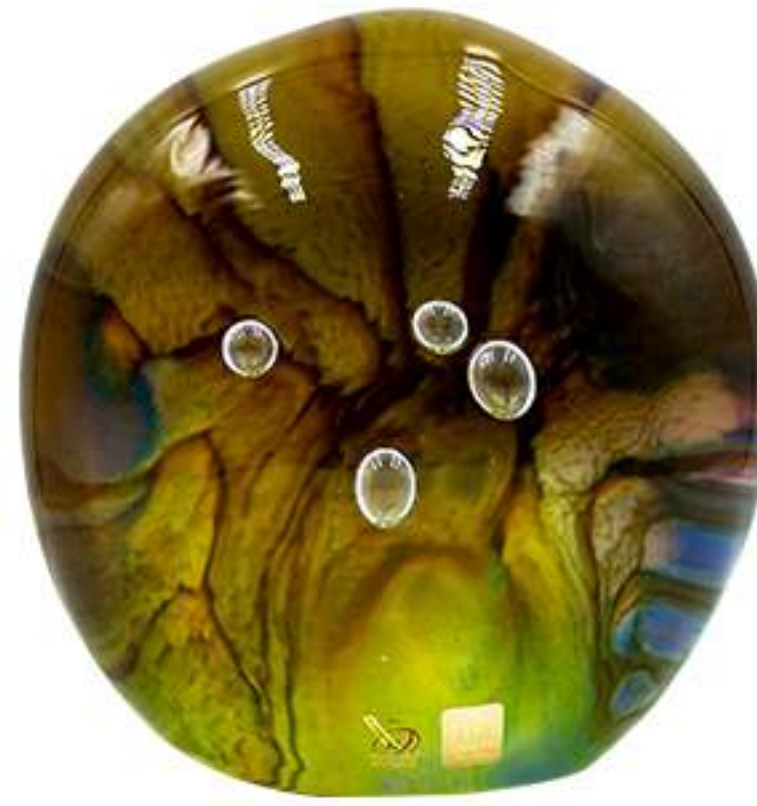

Origin: Italy
Material: Murano Glass
Color: Calcedonio
Size: 10 x 19 x 42 cm

₹ 37,611.00

ZANETTI MURANO

Abstract Esse On Black Cylinder Base

Take flight with this Falcon beautifully crafted from Murano Glass and has a Black and Gold finish.

Origin: Italy
Material: Murano Glass
Color: Calcedonio
Size: 10 x 14 x 45 cm

₹ 37,611.00

ZANETTI MURANO

Rock w/ Calcedonio Stripes Inside

Beautifully designed, this rock has a calcedonio stripe interior exquisitely crafted from Murano Glass.

Origin: Italy
Material: Murano Glass
Color: Calcedonio
Size: 10 x 18 x 22 cm

₹ 39,690.00

ZANETTI MURANO

Rock w/ Bubbles

Include the perfect touch to your room using this calcedonio rock that features bubbles within the glass.

Origin: Italy
Material: Murano Glass
Color: Calcedonio
Size: 10 x 18 x 22 cm

₹ 39,690.00

ZANETTI MURANO

Duck/Green Head

Add color and charm in the living space with this duck that is crafted from Murano Glass and has a color combination of Blue, Red and Green.