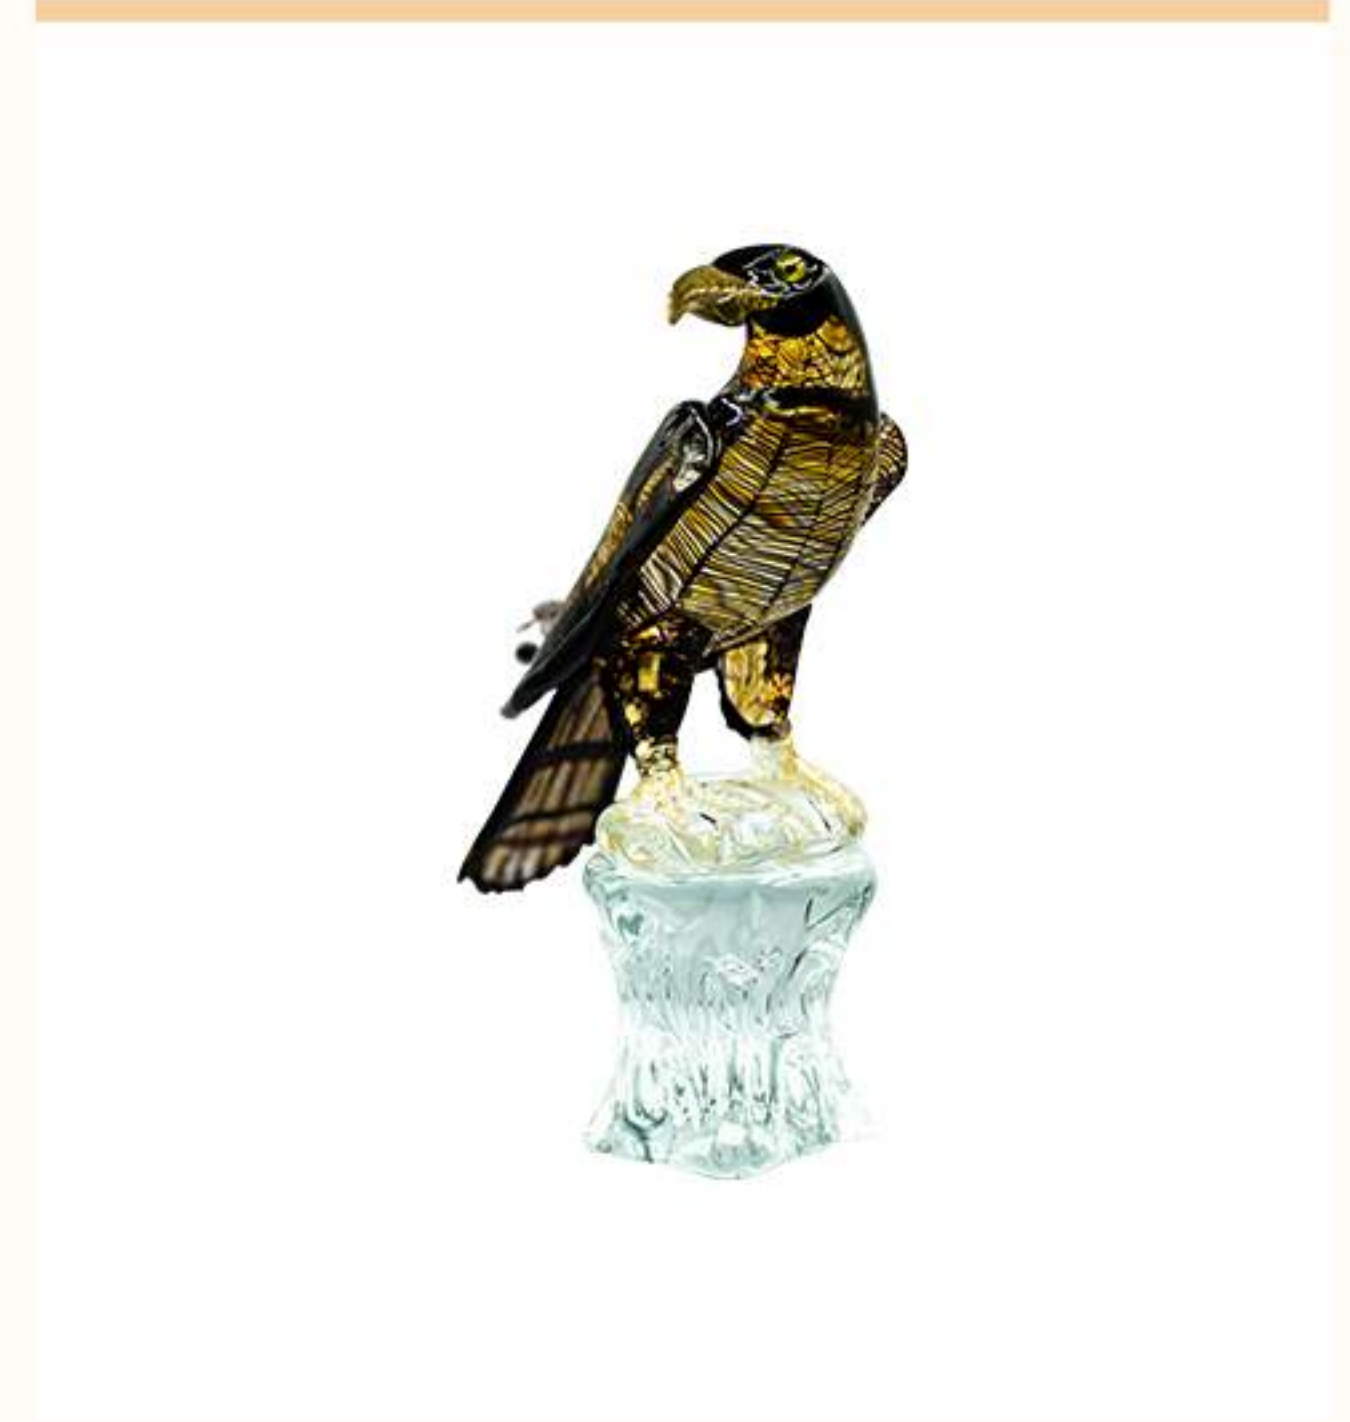

Origin: Italy
Material: Murano Glass
Color: Clear Crystal
Size: 17 x 48 x 30 cm

₹ 359,100.00

ZANETTI MURANO

Falcon w/ Closed Wings On Crystal Base

Take flight with this Falcon beautifully crafted from Murano Glass and has a Black and Gold finish.