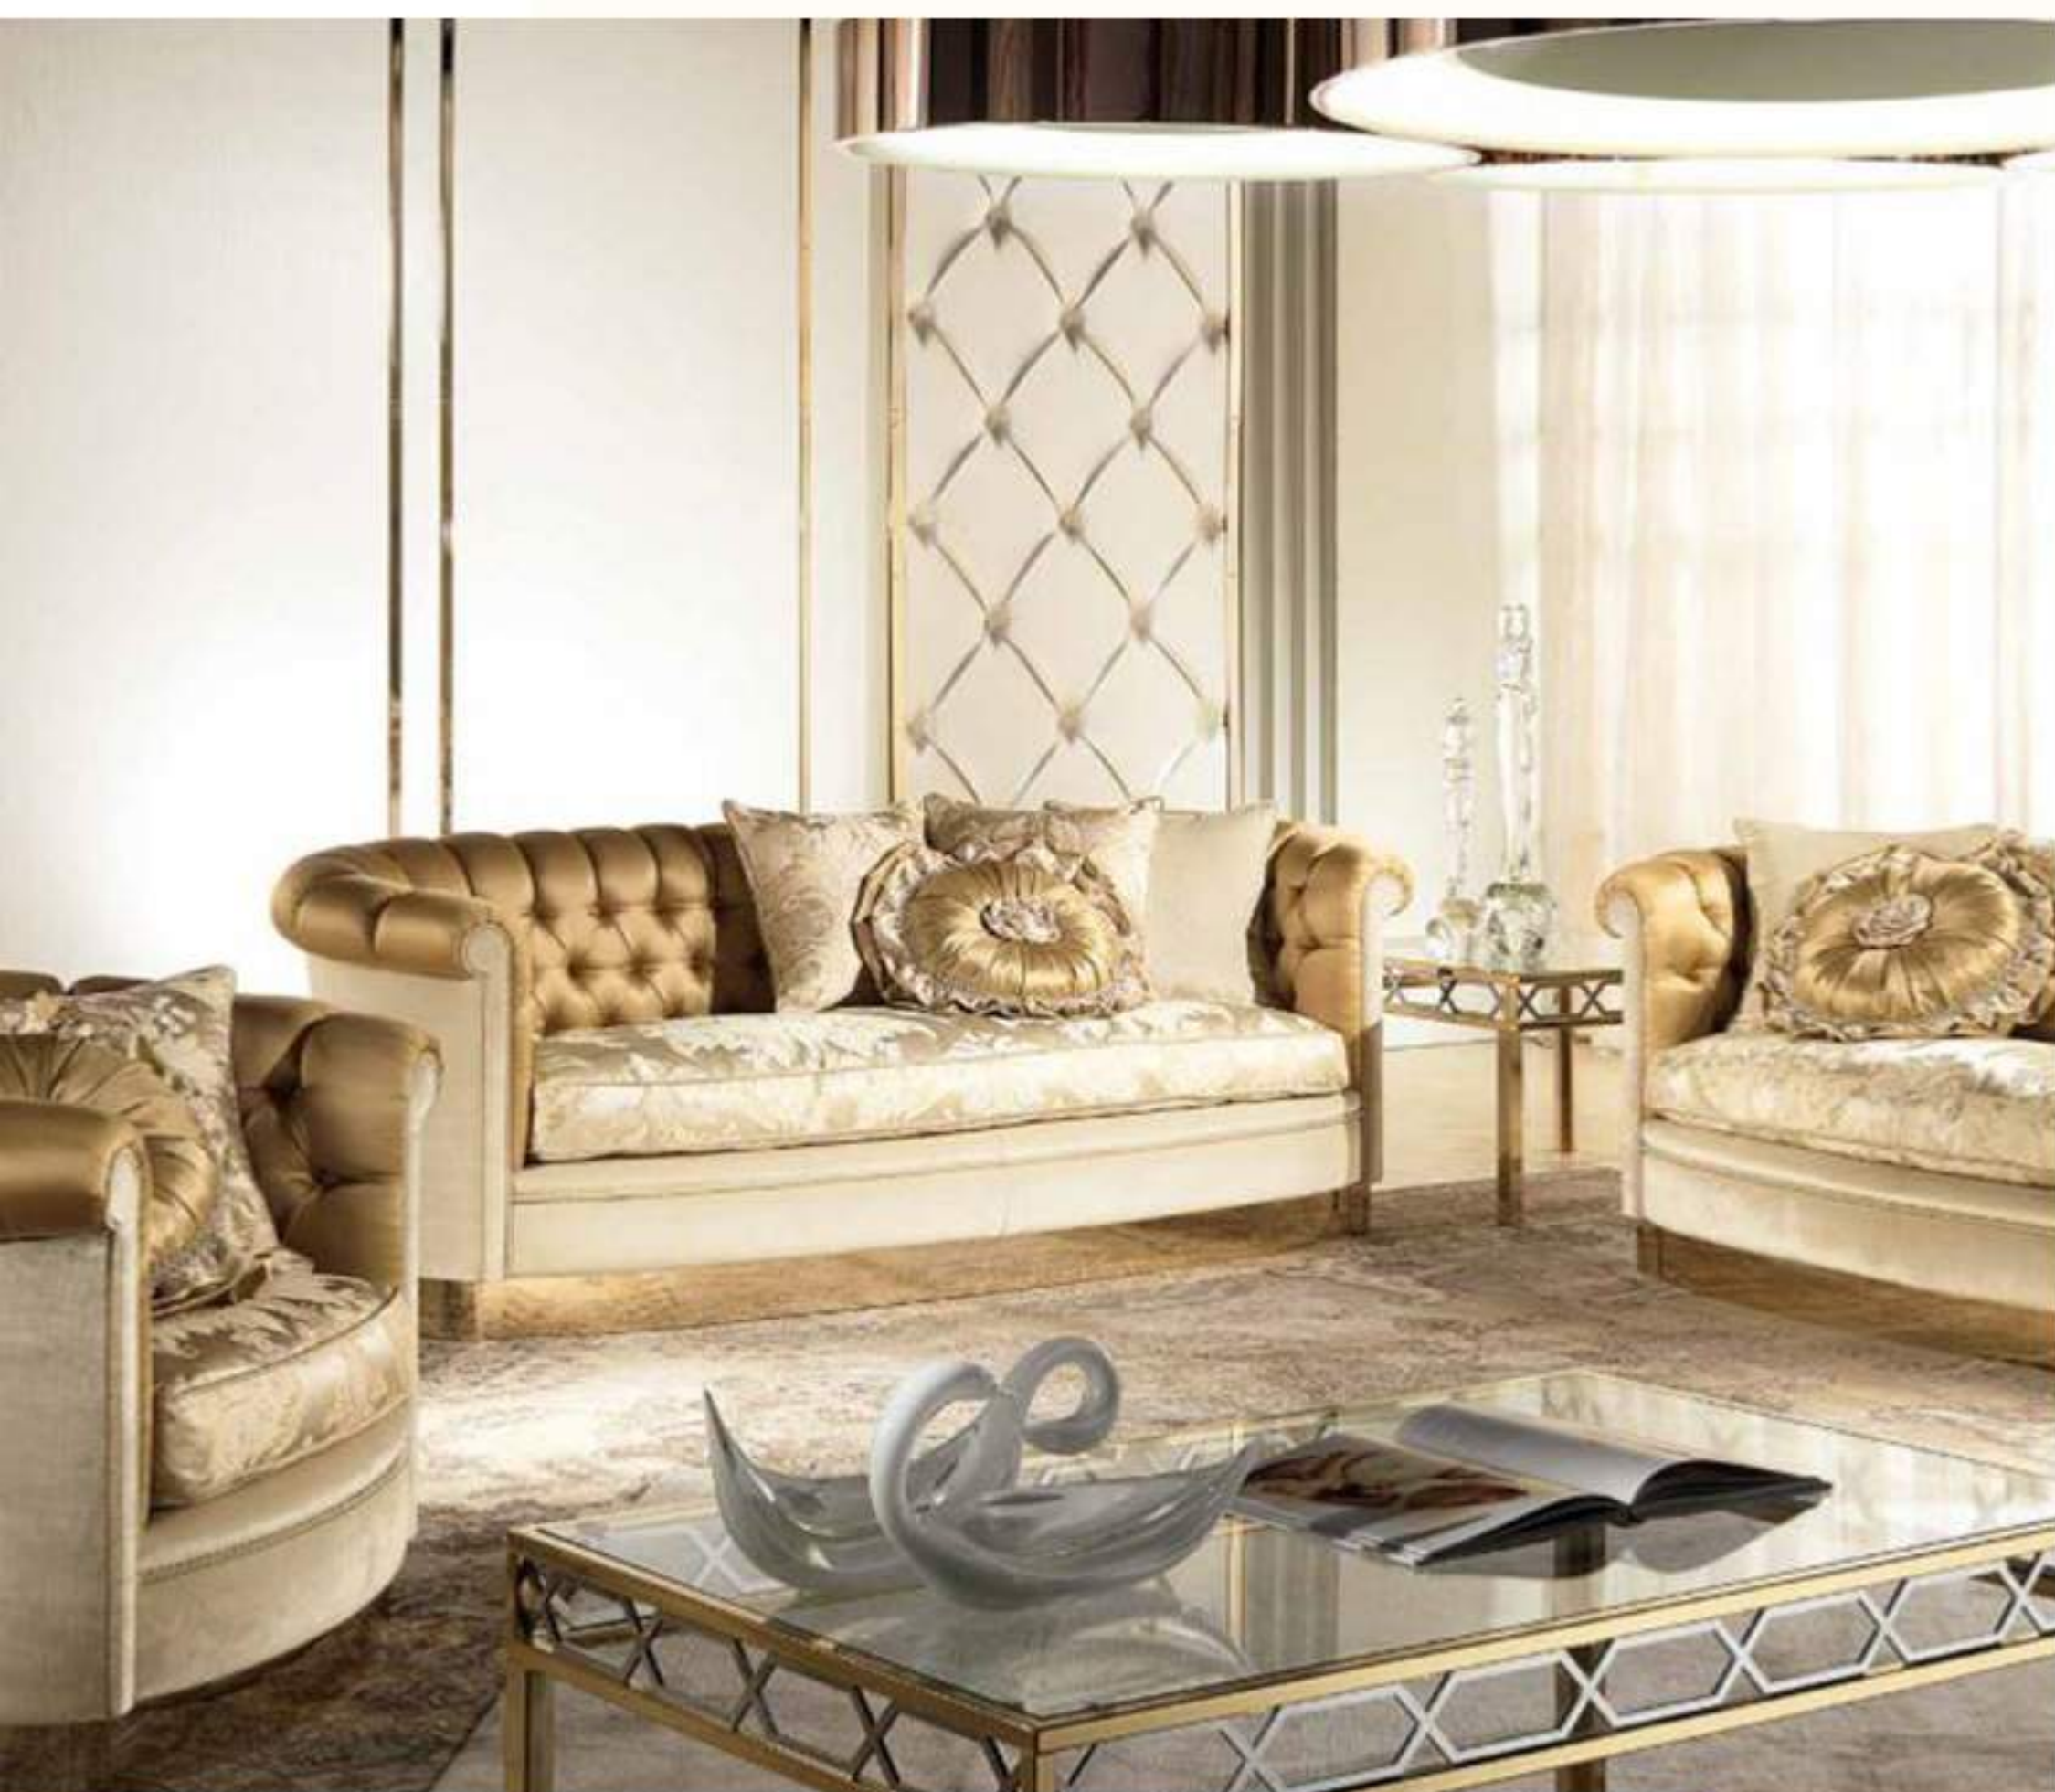

LIVING ROOM

Lilium Collection Living Room Set

- Metal Finish:** Gold-plated 24k with silver details
- Materials:** Precious metal parts gold-plated 24k or silver-plated
- Art. LM073:** Three seaters sofa with metal decoration and basement 315 x 125 x H 92 cm
- Art. LM071:** Armchair with Metal decoration and basement 155 x 110 x H 92 cm
- Art. LM074/XL:** Coffee table with legs in metal and mirror, glass top 160 x 160 x H 46 cm
- Art. LM075:** Side table with leg in metal and mirror, Glass top 60 x 60 x H 62 cm
- Art. LM700:** Metal Vase 62 x 62 x H 157 cm
- Art. LM506:** Rectangular Chandelier in Metal with Crystals 160 x 50 x H 80 cm